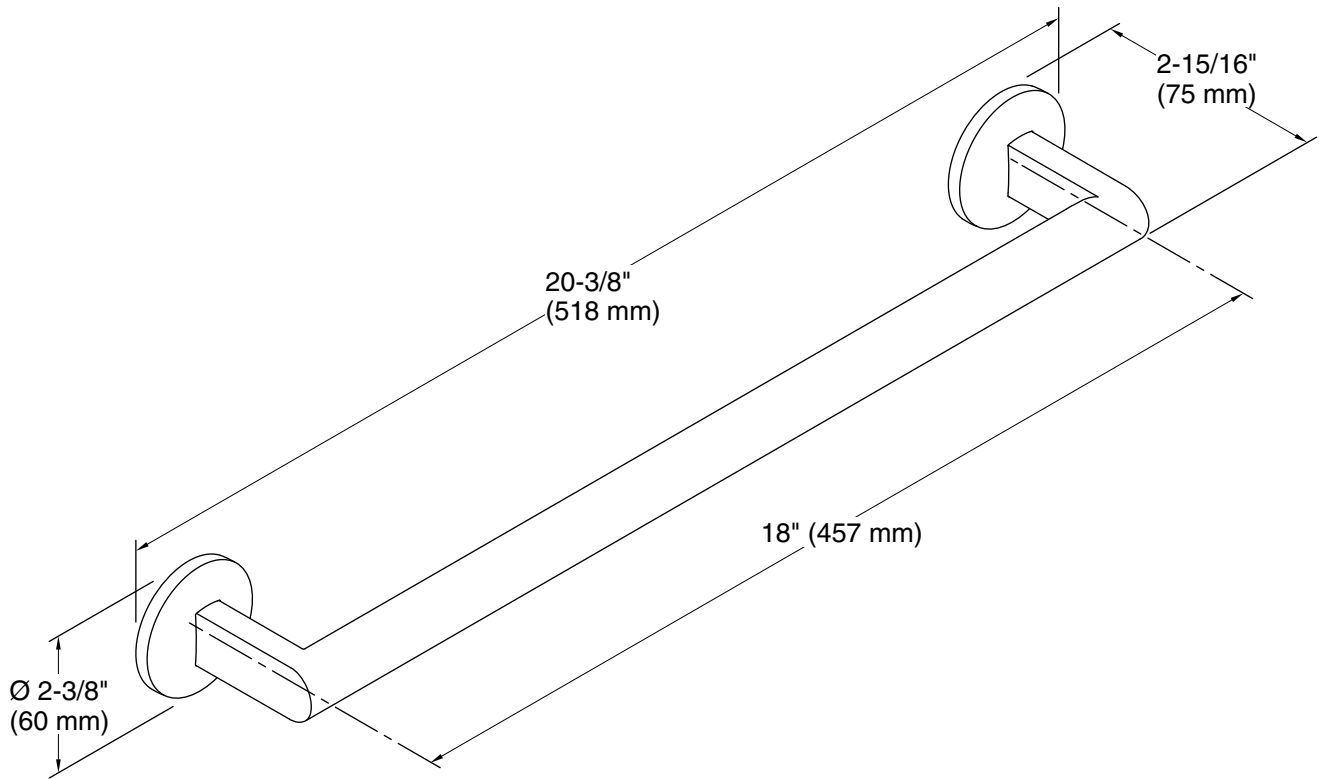

Technical Information

All product dimensions are nominal.

Material: Zinc

Notes

Install this product according to the installation instructions.

CAUTION: Risk of personal injury. Do not install these products in any area where they are likely to be used inadvertently as a grab bar or support bar. These products are not designed or intended for use as a grab bar or support bar.